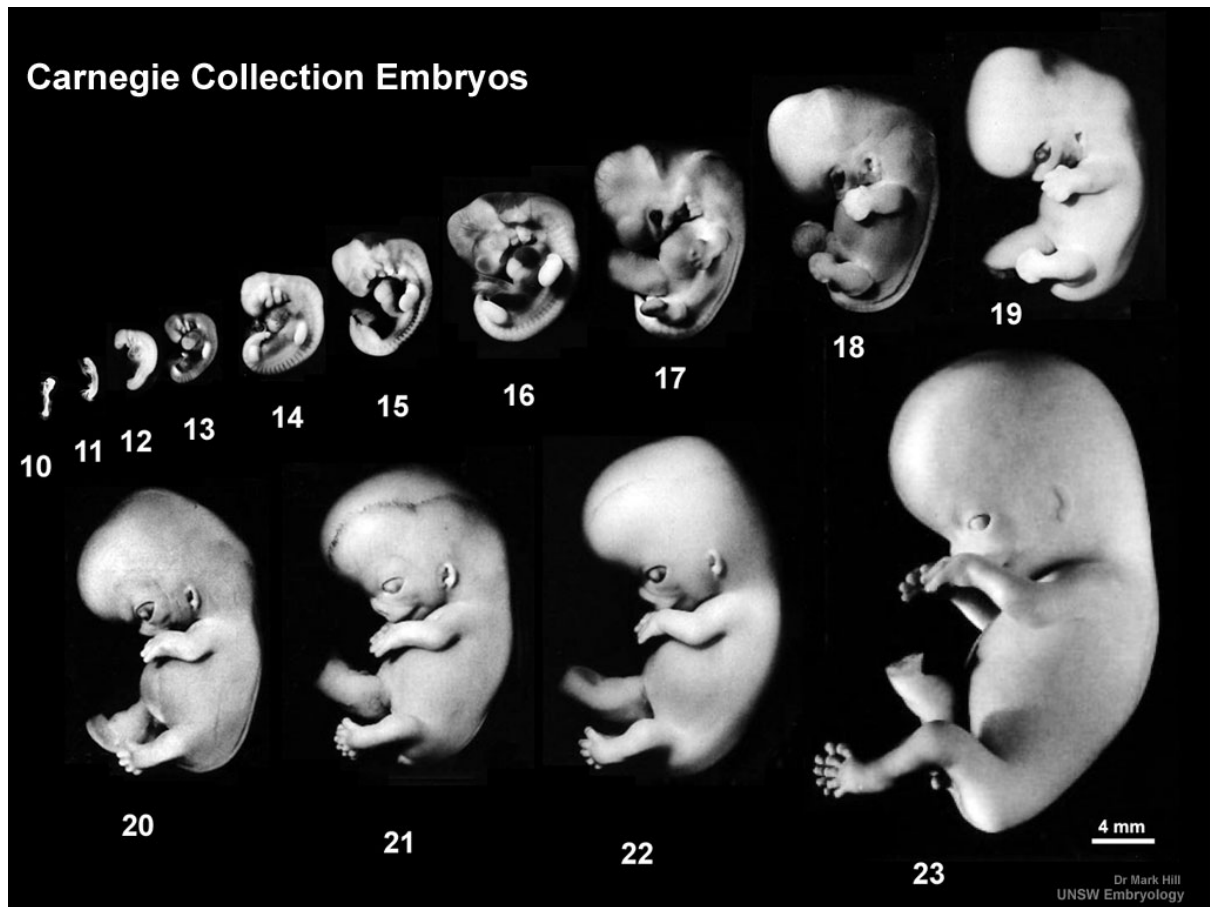

K12 Comparative Embryology

Exercise 1 – Human Embryo Size

Stage	Size (mm) CRL	Week